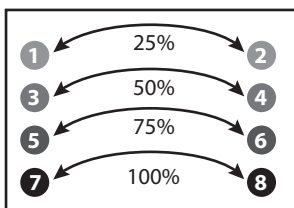

FIXING KIT		
N.	[IT]Componenti (Inclusi) [EN]Components (Included) [FR]Composants (Comprises) [DE]Die Komponenten (im Lieferumfang enthalten) [ES]Componentes (Incluido)	Q.
0		1
1	XL	2/4
2	XL	2/4
3	X	2/4
4	X	2/4
5	XX	2
6	XX	2
7	Ø8x18	4
8	M8x60	4

MAIN KIT		
N.	[IT]Componenti (Inclusi) [EN]Components (Included) [FR]Composants (Comprises) [DE]Die Komponenten (im Lieferumfang enthalten) [ES]Componentes (Incluido)	Q.
9		2
10		4
11		4
12	5mm/0.2"	1
13		4

1

FIXING KIT OMEGA

7