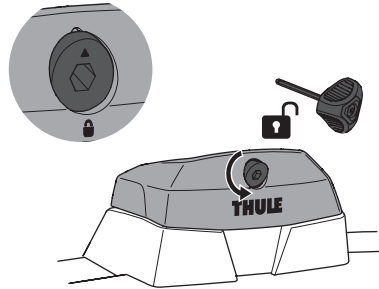

i

i

Accessory

Thule Fixpoint Kit Cover
710750

1

2

3

i