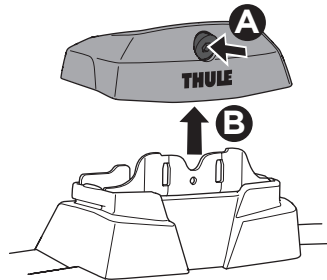

i

i

Accessory

Thule Fixpoint Kit Cover
710750

1

2

3

i