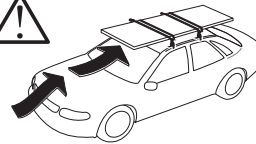

CITY CRASH

Complies with ISO norm

ISO 11154-E

i

5,5 kg
12.2 lbs

Max 130 km/h
80 Mph

80 km/h
50 Mph

i