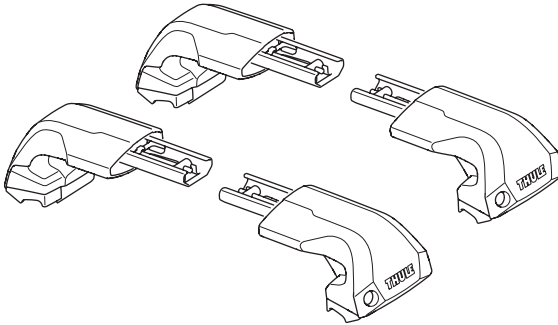

Your Key-Number

> Mounting Tutorial

Thule Edge Flush Rail

thule.com

1
KIT

+

2
FOOT PACK

BAR